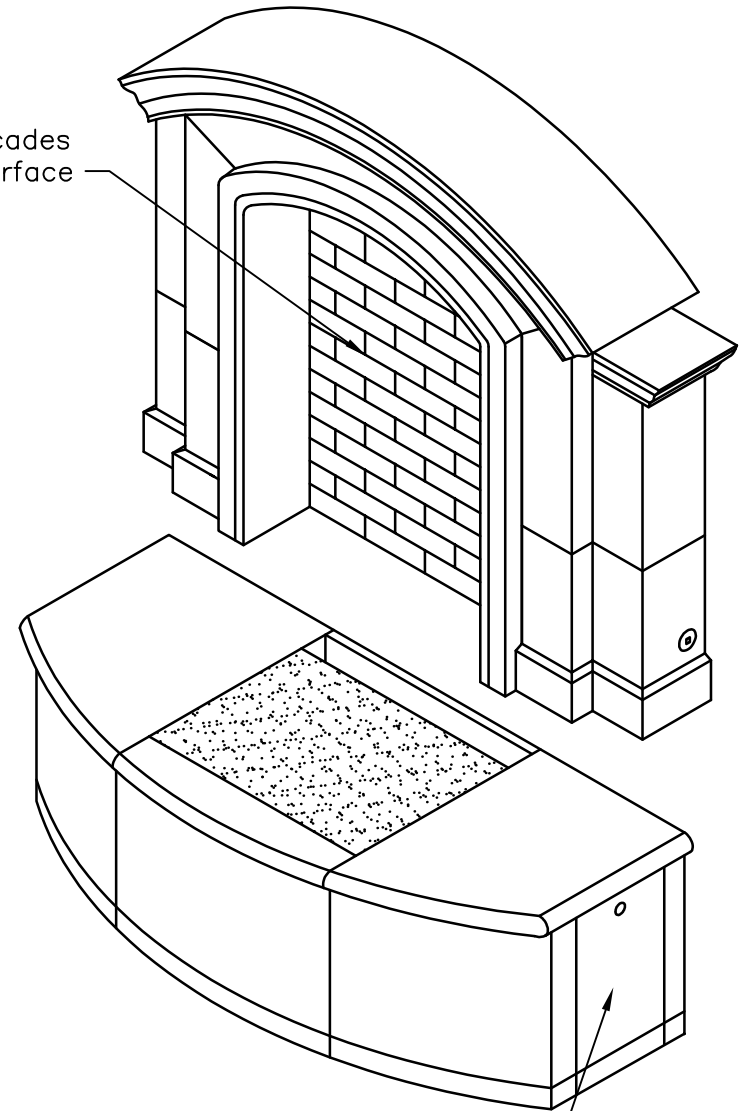

Water Cascades
On This Surface

FireFall	
DIMENSIONS ARE GIVEN IN INCHES.	DESIGNS BY GARRY
SCALE: NONE	Part # SE-9690/9691